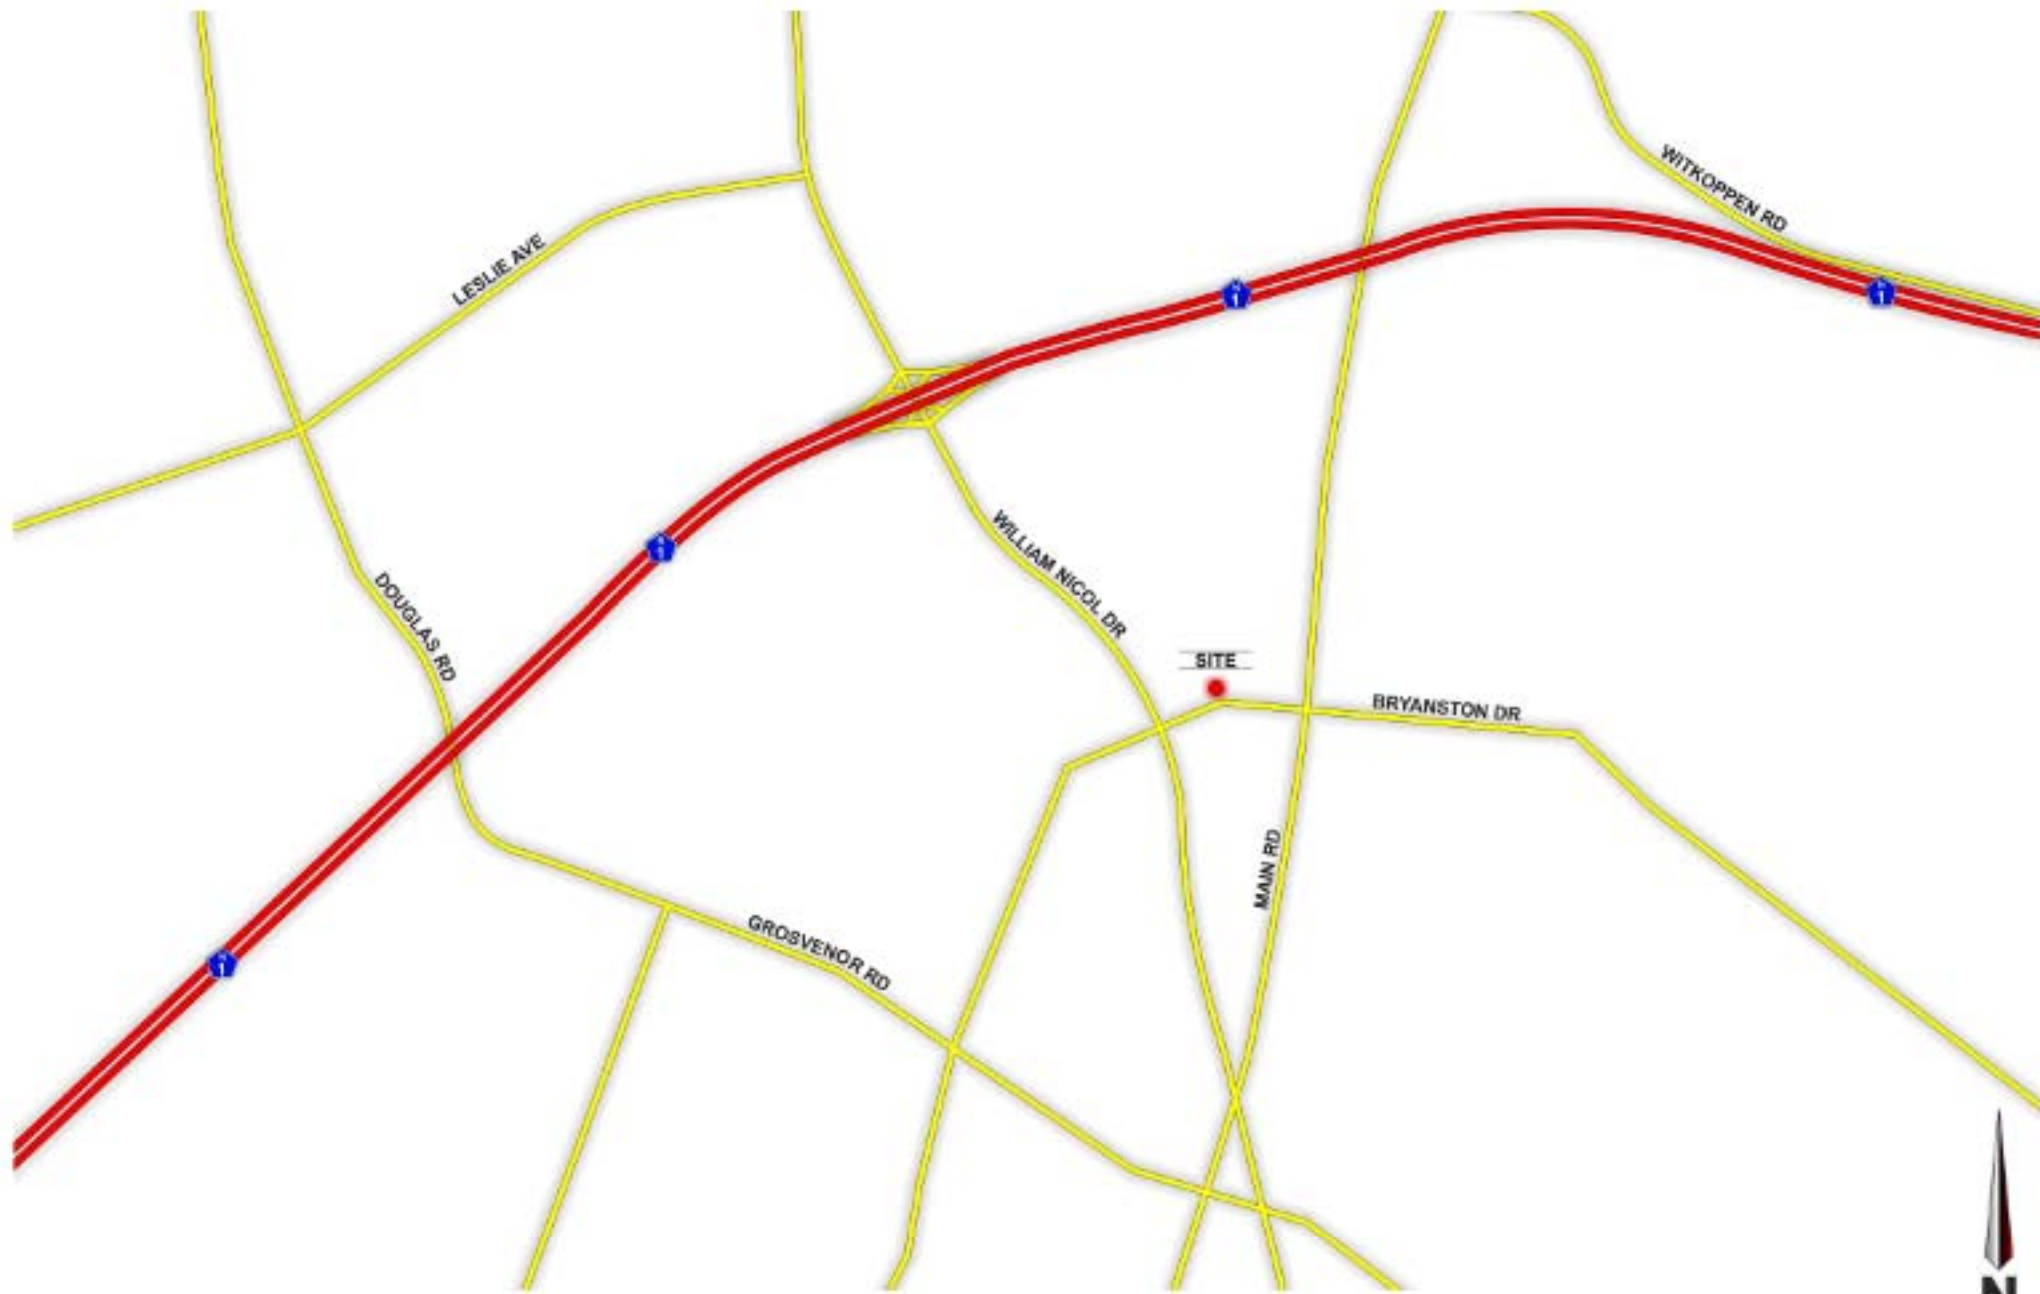

BRYANSTON PLACE

GAUTRAIN
GET THERE ON THE AOC
Gautrain Bus Legend

— Fourways Feeder Route

BRYANSTON DRIVE

ENTRANCE

BUILDING C

BUILDING B

BUILDING A

BRYANSTON PLACE
Site Plan

BRYANSTON PLACE
building c - perspective

BRYANSTON PLACE

Building C - First Floor Plan

BRYANSTON PLACE
Imagery