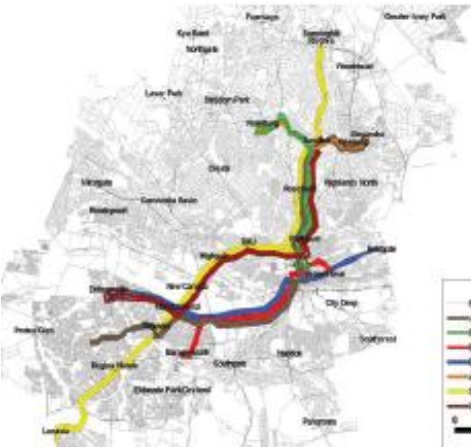

Hill on Empire

Macro Locality

Micro Locality - Roads

- Jabulani - Alexandra
- Randburg - CBD
- Sandton - Dobsonville
- Sunninghill - Lenasia

Micro Locality - Rea Vaya

Site Plan

Site Plan

Parking Layout