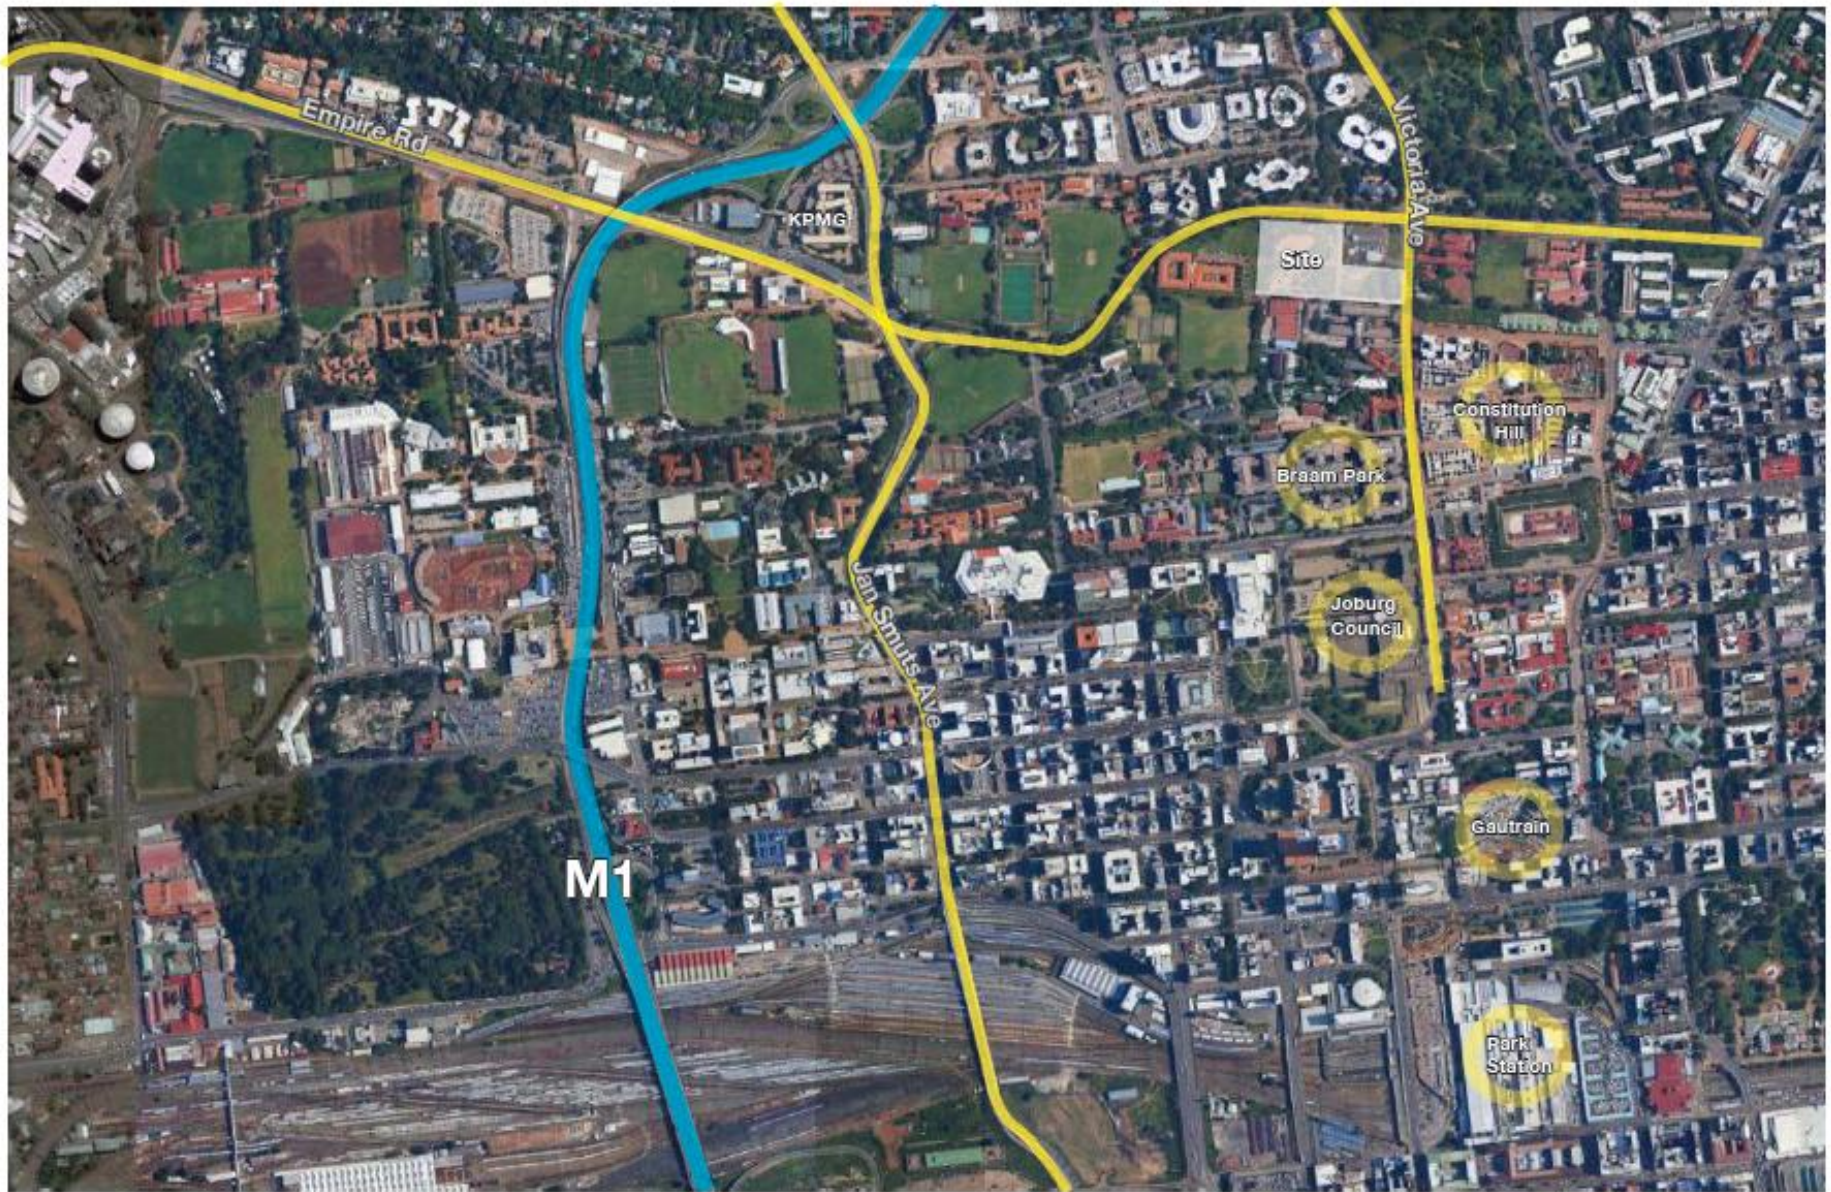

Hill on Empire

Macro Locality

Micro Locality - Roads

- Jabulani - Alexandra
- Randburg - CBD
- Sandton - Dobsonville
- Sunninghill - Lenasia

Micro Locality - Rea Vaya

Site Plan

Site Plan

Parking Layout

Typical Floor

Site Perspective

Entrance Perspective